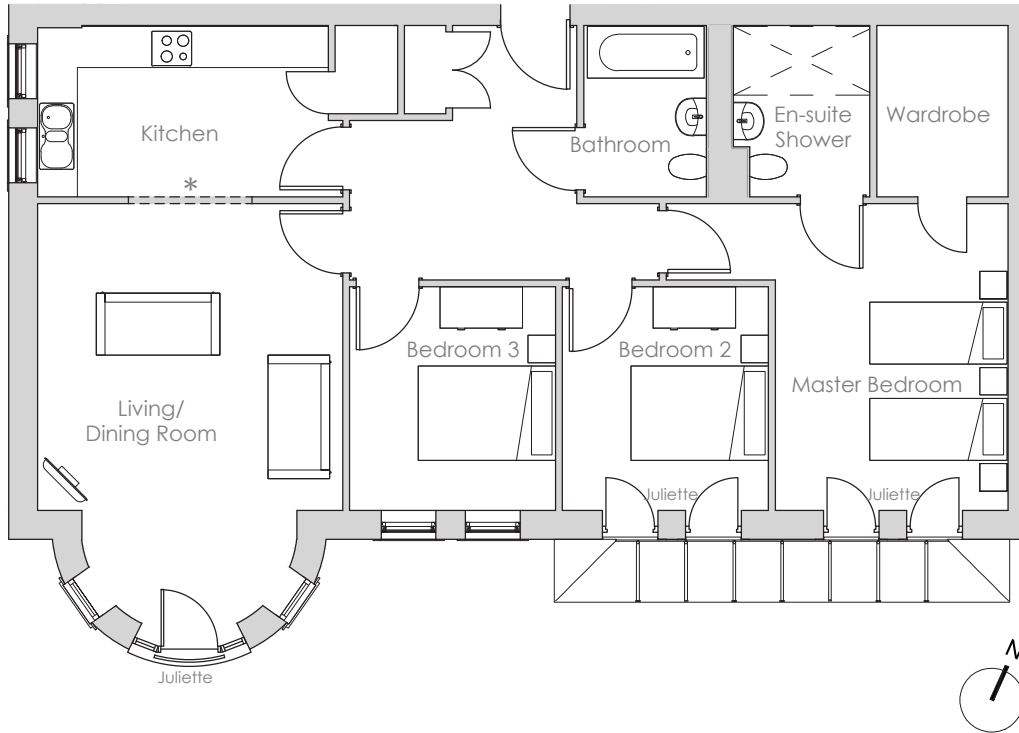

Audley Redwood

Block E
First Floor Apartment
Plot 41

Internal Measurements	Metric (m)	Imperial (ft)
Living/Dining room	6.15 x 4.45	20'2" x 14'7"
Kitchen	4.24 x 2.46	13'11" x 8'1"
Master Bedroom	4.47 x 3.39	14'8" x 11'1"
Bedroom 2	3.26 x 3.00	10'8" x 9'10"
Bedroom 3	3.26 x 3.00	10'8" x 9'10"

*Open plan option available

Audley Redwood
Beggars Bush Lane, Failand, Bristol BS8 3TF
01275 217 797
www.audleyretirement.co.uk

Built-in wardrobes in bedrooms have not been included in the overall dimensions. Maximum measurements shown. These pages are intended for marketing purposes only. Designs vary according to plot and all details should be checked at the Sales Office.