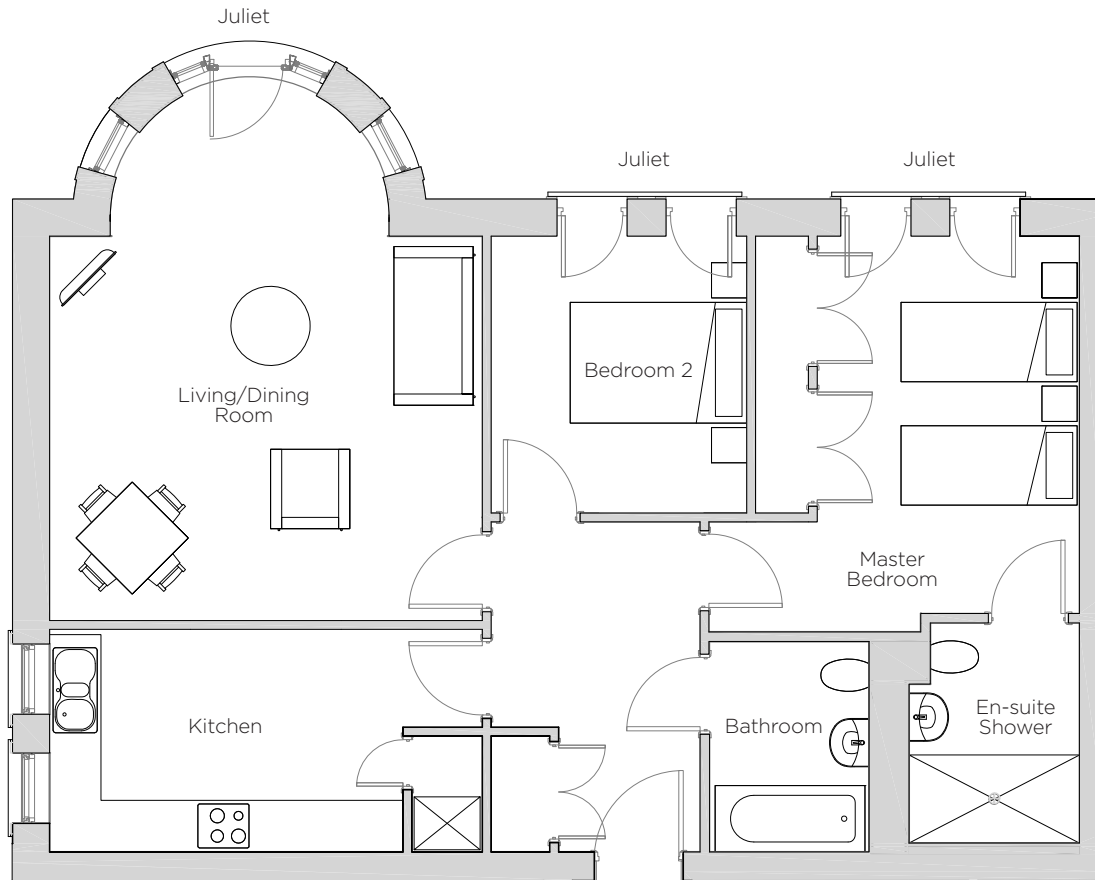

Audley Redwood

Smyth Court
First Floor Apartment
Plot 86

Internal Measurements	Metric (m)	Imperial (ft)
Living/Dining Room (ex. bay)	4.91 x 4.36	16'1" x 14'4"
Kitchen	4.91 x 2.53	16'1" x 8'3"
Master Bedroom	4.28 x 2.98	14'1" x 9'9"
Bedroom 2	3.14 x 2.90	10'4" x 9'6"

Audley Redwood
Beggarr Bush Lane, Failand, Bristol BS8 3TF
01275 217 797
www.audleyretirement.co.uk

These floorplans are illustrative and for marketing purposes only. Maximum measurements are shown. Wardrobes not included in the overall room dimensions. Furniture shown to illustrate possible room layouts and not included in sale. Designs vary according to plot. All details should be checked at the Sales Office.
14 March 2017