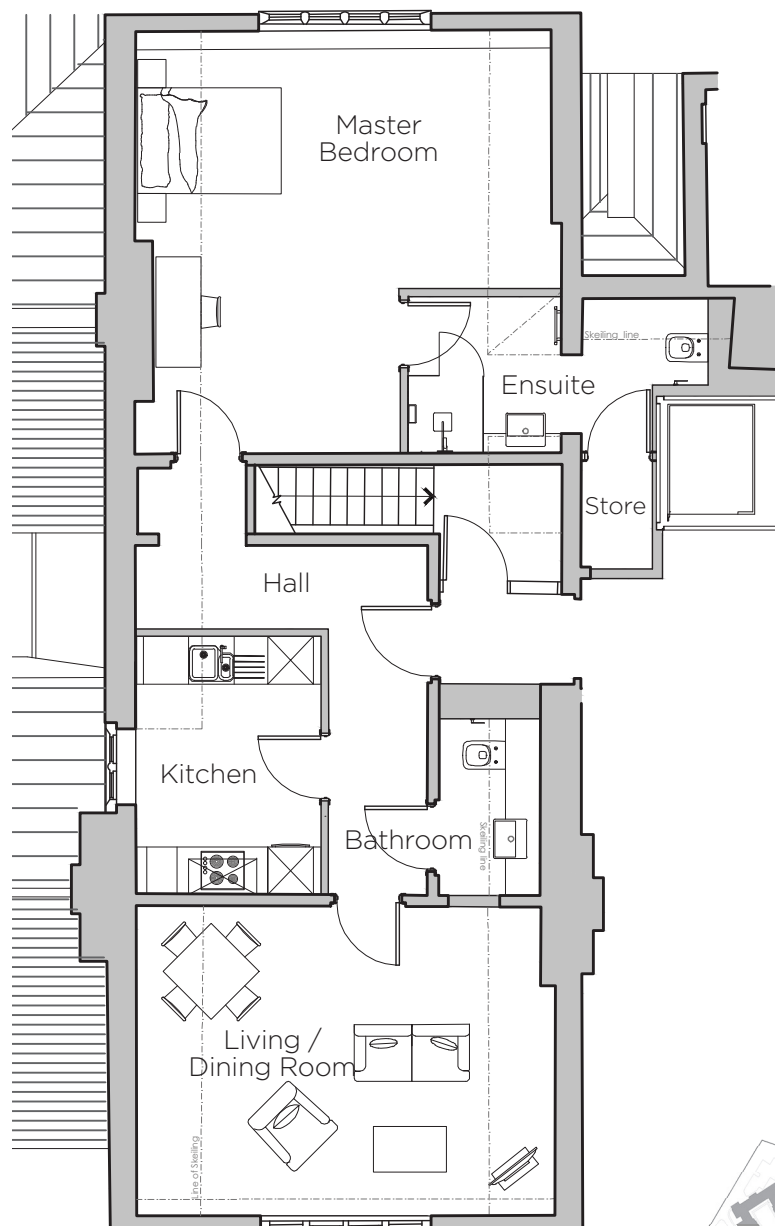

Audley Stanbridge Earls

Apartment 5 (Plot A05)
Stanbridge Manor, Second Floor

Internal Measurements

Metric (m)

Imperial (ft)

Living/Dining Room	5.53 x 4.11	18' 2" x 13' 6"
Kitchen	2.45 x 3.41	8' 0" x 11' 2"
Master Bedroom	5.49 x 5.59	18' 0" x 18' 4"

Audley Stanbridge Earls
Awbridge, Nr Romsey, Hampshire, SO51 0ZS
01794 278303
www.audleyvillages.co.uk

Built-in wardrobes in bedrooms have not been included in the overall dimensions. Maximum measurements shown. These pages are intended for marketing purposes only. Designs vary according to plot and all details should be checked at the Sales Office. October 2018.