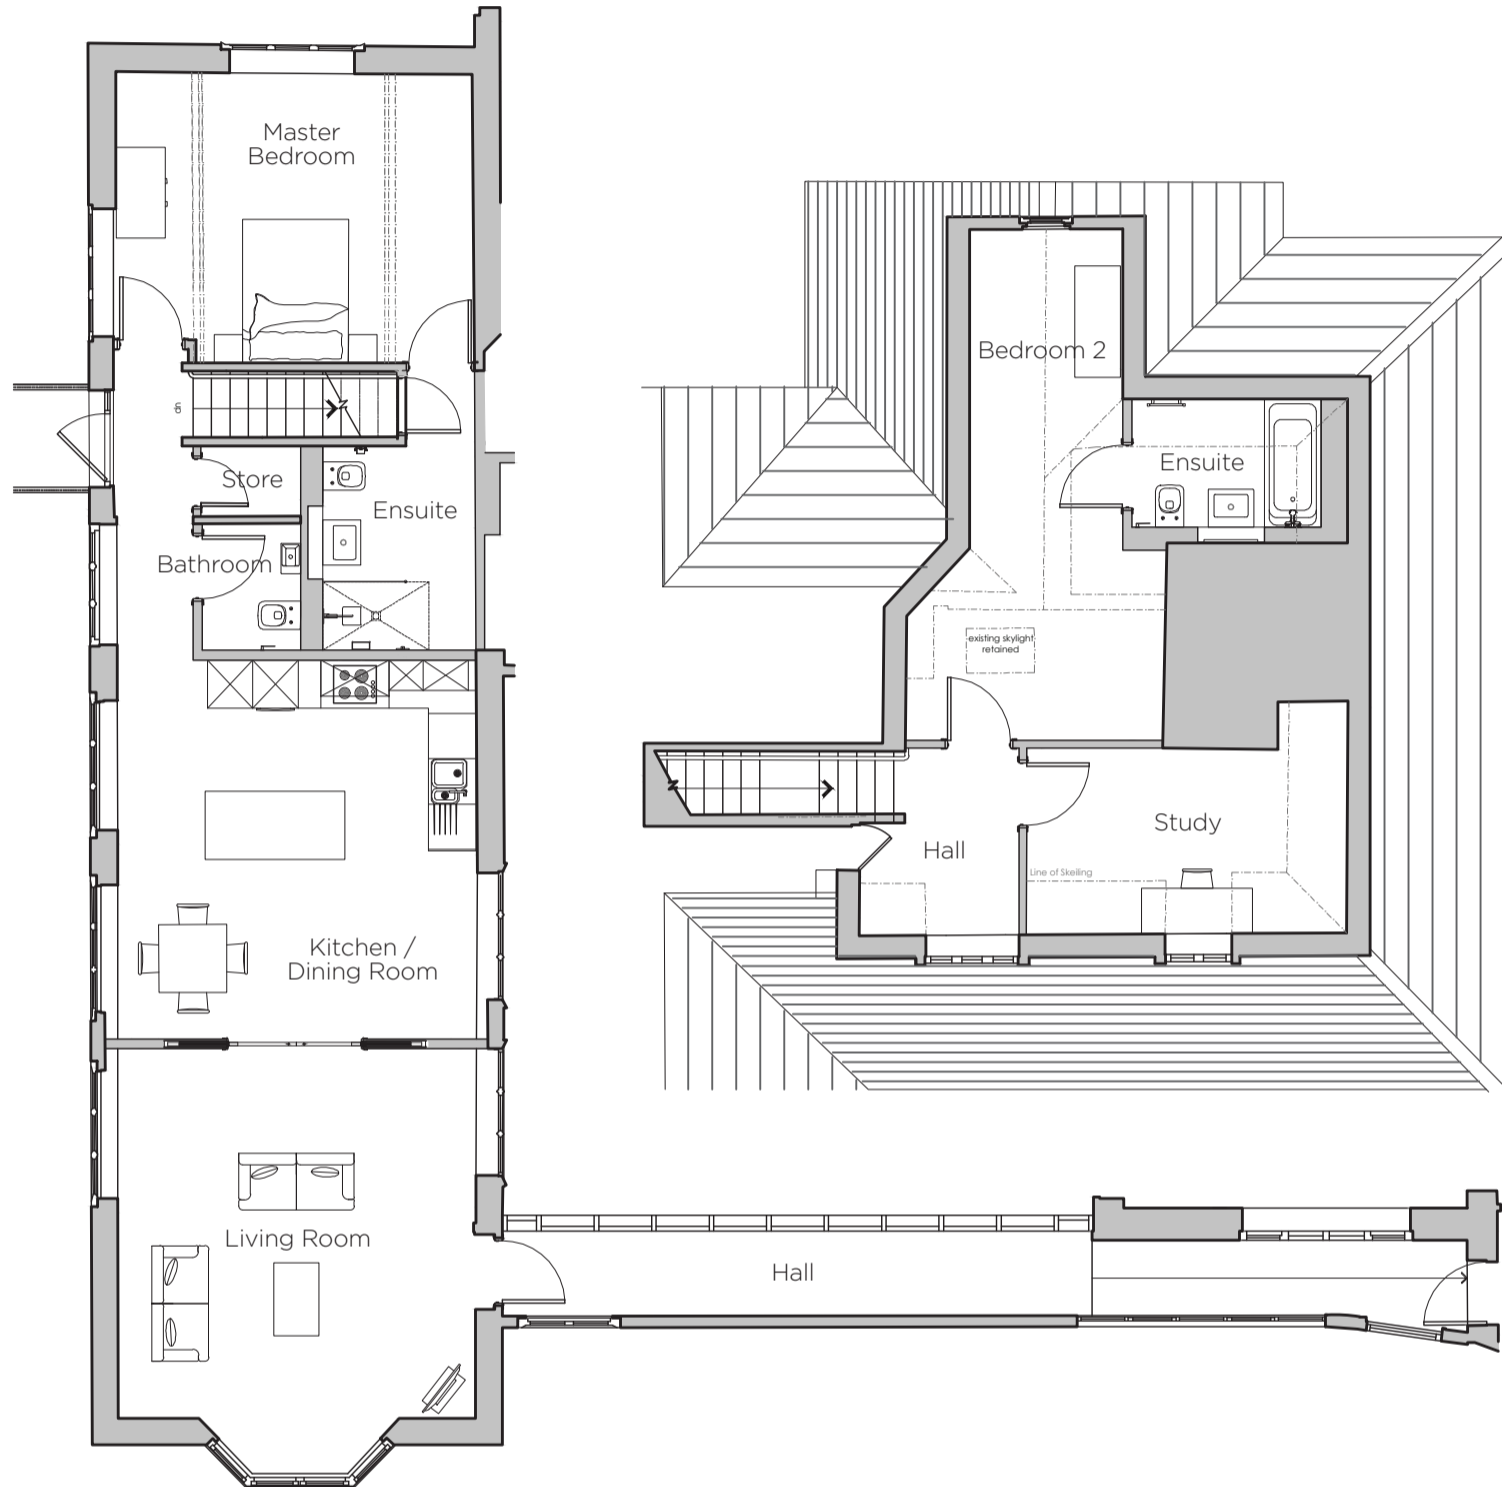

Audley Stanbridge Earls

Apartment 2 (Plot A04)
Stanbridge Manor, First & Second Floor

Internal Measurements	Metric (m)	Imperial (ft)
Living Room	5.61 x 4.73	18' 5" x 15' 6"
Kitchen / Dining Room	5.01 x 4.73	16' 5" x 15' 6"
Master Bedroom	4.72 x 3.82	15' 6" x 12' 6"
Bedroom 2	3.41 x 6.76	11' 2" x 22' 2"
Study	4.23 x 2.47	13' 11" x 8' 1"

Audley Stanbridge Earls
Awbridge, Nr Romsey, Hampshire, SO51 0ZS
01794 278303
www.audleyvillages.co.uk

Built-in wardrobes in bedrooms have not been included in the overall dimensions. Maximum measurements shown. These pages are intended for marketing purposes only. Designs vary according to plot and all details should be checked at the Sales Office. October 2018.