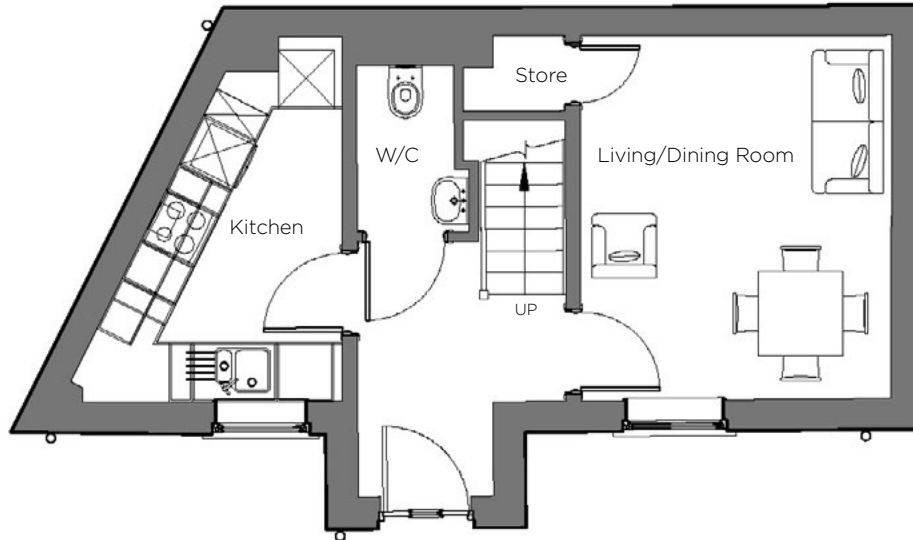

Audley Binswood

Cottage
Kenilworth Place, Plot 25

Internal Measurements	Metric (m)	Imperial (ft)
Living/Dining Room	3.88m x 3.31m	12'73" x 10'86"
Kitchen	3.52m x 2.00m	11'54" x 6'56"
Master Bedroom	3.30m x 3.23m	10'83" x 10'60"

Audley Binswood
Binswood Avenue, Leamington Spa CV32 5SE
01926 339 484
www.audleyretirement.co.uk

Built-in wardrobes in bedrooms have not been included in the overall dimensions.
Maximum measurements shown. These pages are intended for marketing purposes only.
Designs vary according to plot and all details should be checked at the Sales Office.
September 2017