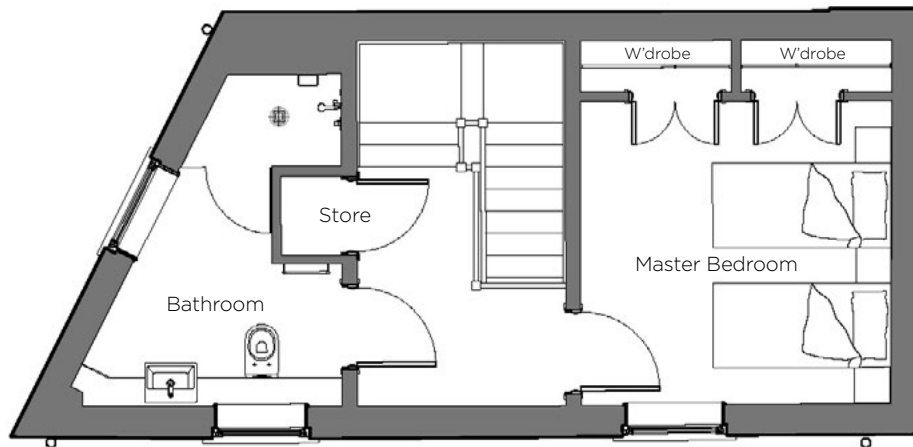

Audley Binswood

Cottage
Kenilworth Place, Plot 25

Internal Measurements	Metric (m)	Imperial (ft)
Living/Dining Room	3.88m x 3.31m	12'73" x 10'86"
Kitchen	3.52m x 2.00m	11'54" x 6'56"
Master Bedroom	3.30m x 3.23m	10'83" x 10'60"

Audley Binswood
Binswood Avenue, Leamington Spa CV32 5SE
01926 339 484
www.audleyretirement.co.uk

Built-in wardrobes in bedrooms have not been included in the overall dimensions.
Maximum measurements shown. These pages are intended for marketing purposes only.
Designs vary according to plot and all details should be checked at the Sales Office.
September 2017