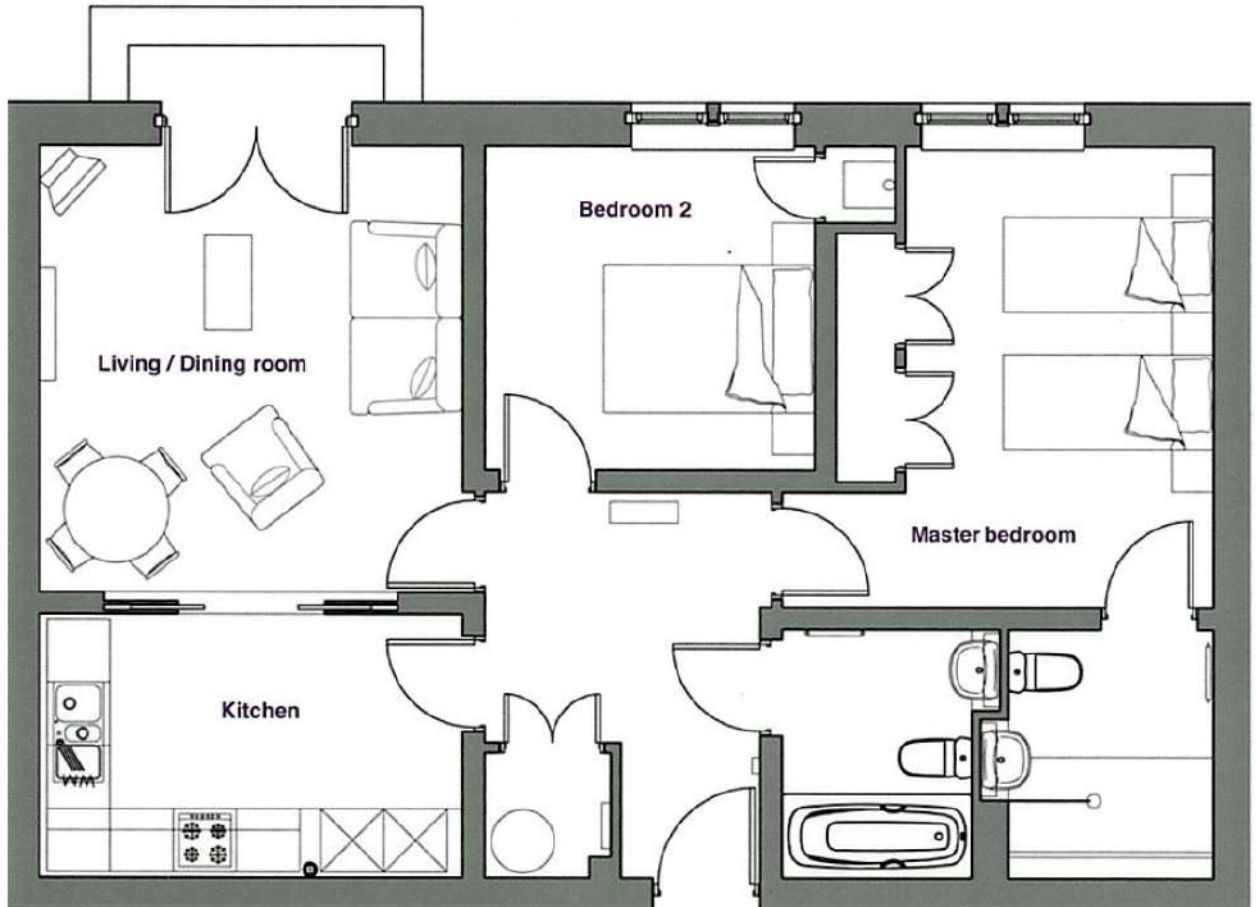

## Internal Measurements

|                              | Metric        | Imperial         |
|------------------------------|---------------|------------------|
| <b>Kitchen:</b>              | 4.02m x 2.50m | 13' 2" x 8' 2"   |
| <b>Living / Dining room:</b> | 4.23m x 4.02m | 13' 10" x 13' 2" |
| <b>Master bedroom:</b>       | 4.37m x 2.93m | 14' 4" x 9' 7"   |
| <b>Bedroom 2:</b>            | 3.13m x 3.07m | 10' 3" x 10' 1"  |

Built in wardrobes in bedrooms have not been included in the overall dimensions.  
Maximum measurements shown. These pages are intended for marketing purposes only.  
Designs vary according to plot and all details should be checked at the Sales office.

## Two bedroom first floor apartment

This first floor, two bedroom apartment situated in Padgett Court has pocket sliding doors from the kitchen into the living room for optional open plan living.

The master bedroom has double built in wardrobes and an en suite with walk-in shower, and there a separate guest bathroom.

### Property specifications

- En suite and separate guest bathroom
- Pocket sliding doors between kitchen and living room
- Views from the private balcony
- Space for a dining table in the living room

Guide Price £399,000 (other fees apply)