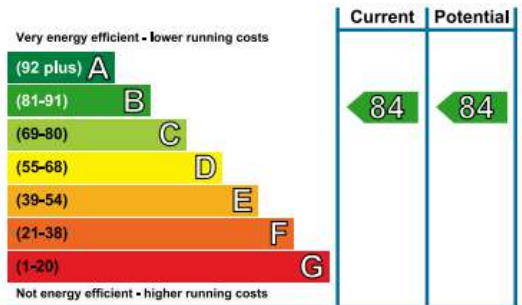

## Internal Measurements

|                              | Metric        | Imperial         |
|------------------------------|---------------|------------------|
| <b>Kitchen:</b>              | 4.02m x 2.50m | 13' 2" x 8' 2"   |
| <b>Living / Dining room:</b> | 4.23m x 4.02m | 13' 10" x 13' 2" |
| <b>Master bedroom:</b>       | 4.37m x 2.93m | 14' 4" x 9' 7"   |
| <b>Bedroom 2:</b>            | 3.13m x 3.07m | 10' 3" x 10' 1"  |